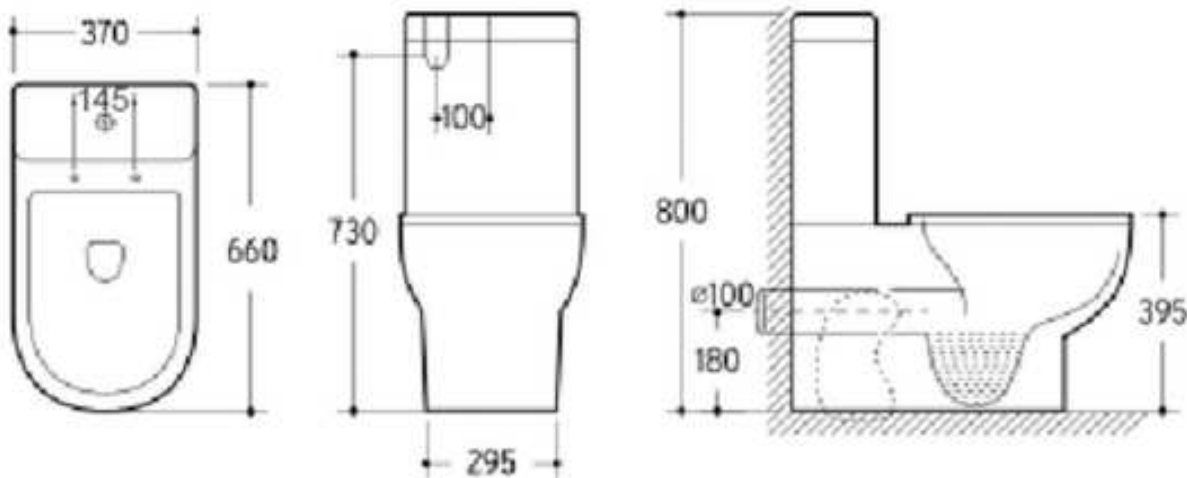

Unit 1, 403 Great Western Highway, Wentworthville NSW 2145 T 02 9840 1777 F 02 9840 1711 W www.srlsps.com.au ABN 97 099 083 084 ACN 099 083 084