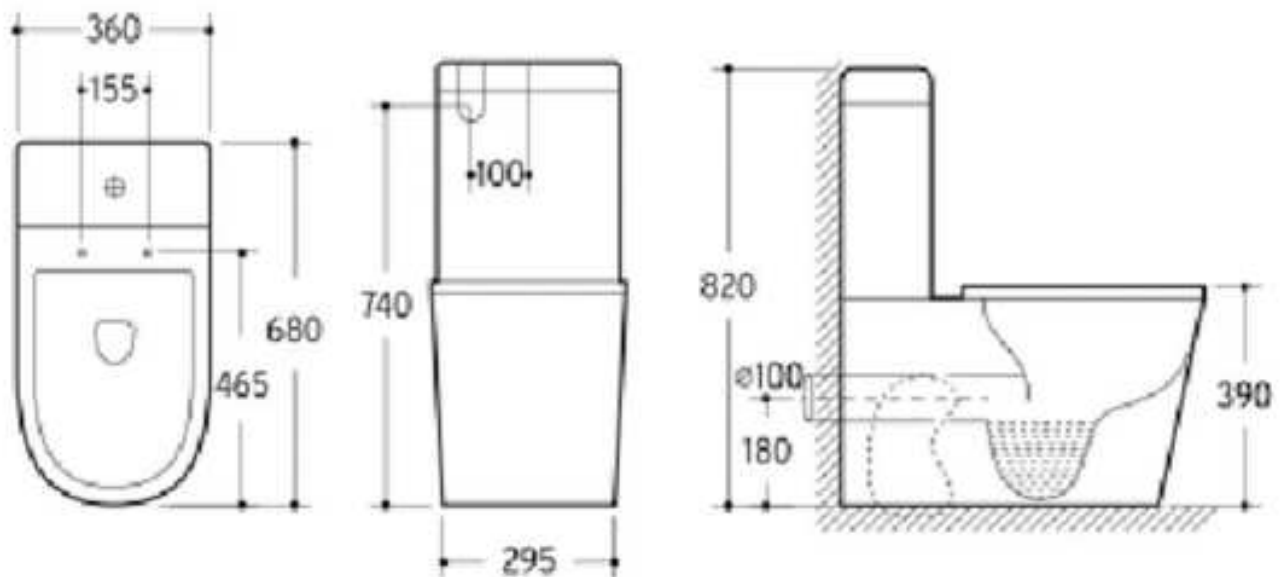

SAN PEDRO BACK TO WALL TOILET SUITE

WALL FACED TOILET SUITES

SIZE 660X360X820mm

STANDARD S-TRAP 60-185mm

JT43 CONNECTOR 150-255mm

P-TRAP 180mm

SOFT CLOSING SEAT

4.5/3LITRES DUAL FLUSH

UNIVERSAL INLET

BOSS-PED-BTW08-C

Unit 1, 403 Great Western Highway, Wentworthville NSW 2145 T 02 9840 1777 F 02 9840 1711 W www.srlsps.com.au ABN 97 099 083 084 ACN 099 083 084