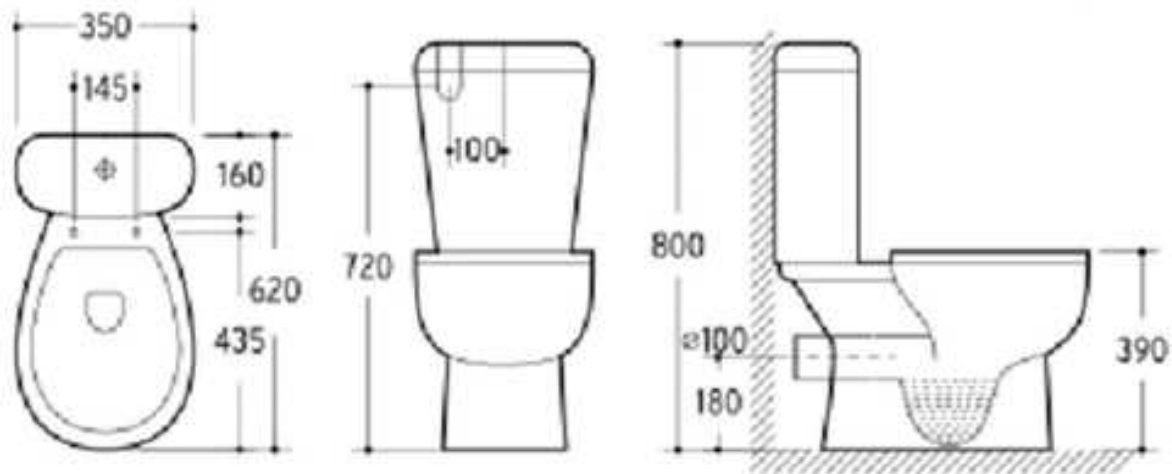

# RAVENNA CLOSE COUPLED TOILET SUITE

## CLOSE COUPLED TOILET SUITES

**SIZE** 620X350X800mm

**S-TRAP** 140mm

**BOTTOM INLET**

**SOFT CLOSING SEAT**

**4.5/3LITRES DUAL FLUSH**

**BOSS-RAV-CC09S-C**

Unit 1, 403 Great Western Highway, Wentworthville NSW 2145 T 02 9840 1777 F 02 9840 1711 W [www.srlsps.com.au](http://www.srlsps.com.au) ABN 97 099 083 084 ACN 099 083 084