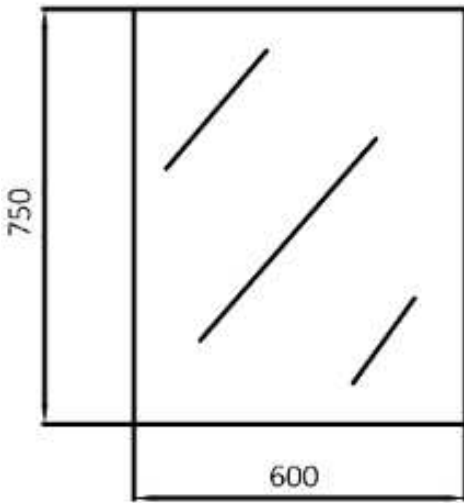

BOSS PENCIL EDGE MIRRORS

BOSS-M-PE600NB (NO BRACKET)

BOSS-M-PE600WB (WITH BRACKET)

BOSS-M-PE750NB (NO BRACKET)

BOSS-M-PE750WB (WITH BRACKET)

WARRANTY 12 MONTHS

Unit 1, 403 Great Western Highway, Wentworthville NSW 2145 T 02 9840 1777 F 02 9840 1711 W www.srlsps.com.au ABN 97 099 083 084 ACN 099 083 084