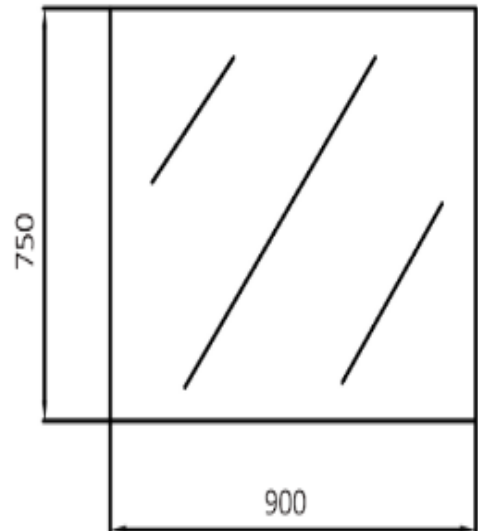

BOSS PENCIL EDGE MIRRORS

BOSS-M-PE600NB (NO BRACKET)

BOSS-M-PE600WB (WITH BRACKET)

BOSS-M-PE750NB (NO BRACKET)

BOSS-M-PE750WB (WITH BRACKET)

WARRANTY 12 MONTHS

Unit 1, 403 Great Western Highway, Wentworthville NSW 2145 T 02 9840 1777 F 02 9840 1711 W www.srlsps.com.au ABN 97 099 083 084 ACN 099 083 084