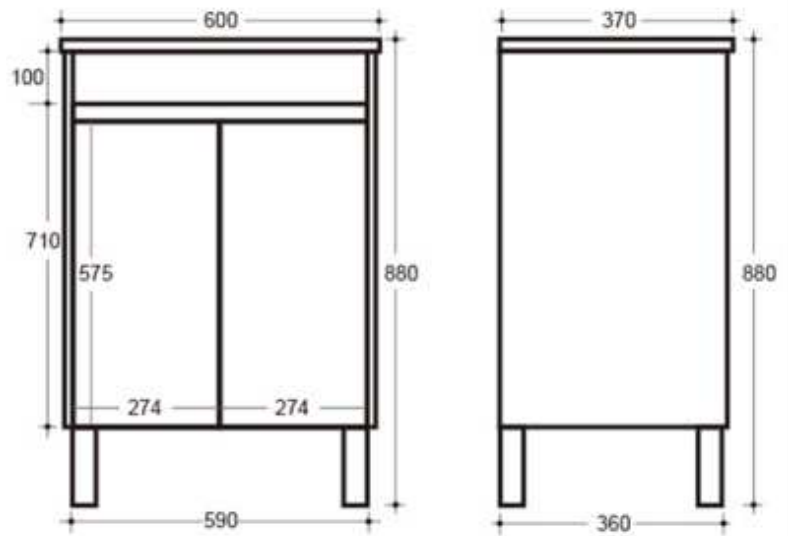

MADRID 600mm SLIMLINE VANITY ON LEGS

BOSS-MAD-VAN-600-C

600x370x880mm

White

Soft closing Doors

1 Tap hole

32mm overflow waste

Floor Standing