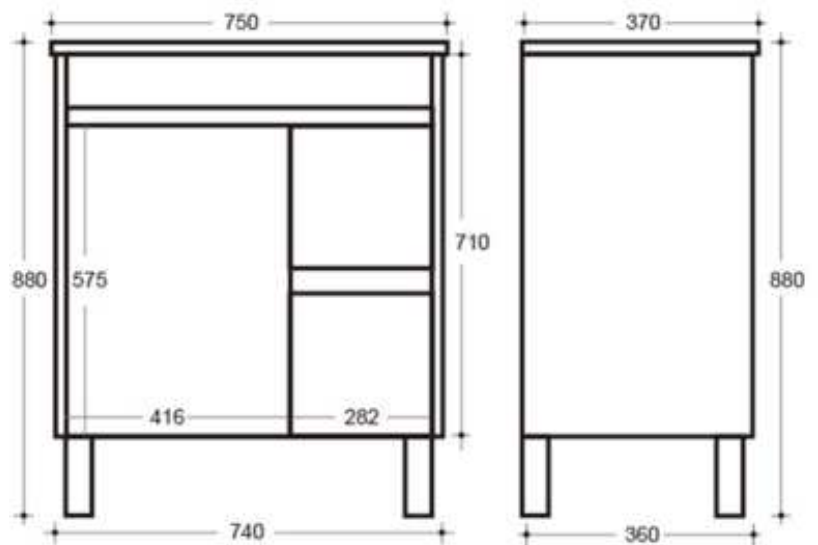

MADRID 750mm SLIMLINE VANITY ON LEGS

BOSS-MAD-VAN-750-C (Left Hand or Right Hand draws)

750x370x880mm

White

Soft closing Doors

1 Tap hole

32mm overflow waste

Floor Standing