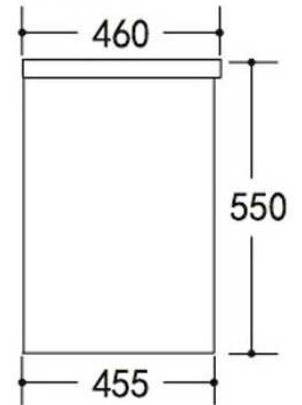

MILANO 600mm WALL HUNG VANITY

BOSS-MIL-VAN-600-C

600x460x550mm

White

Soft closing Doors

1 Tap hole

32mm overflow waste

Wall Hung