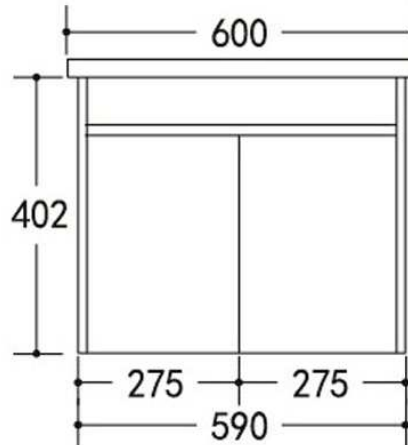

MILANO 600mm WALL HUNG VANITY

BOSS-MIL-VAN-600-C

600x460x550mm

White

Soft closing Doors

1 Tap hole

32mm overflow waste

Wall Hung