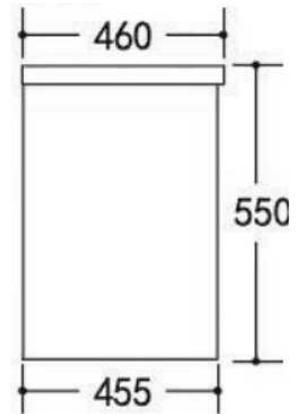

MILANO 750mm WALL HUNG VANITY

BOSS-MIL-VAN-750-C (Left Hand or Right Hand draws)

750x460x550mm

White

Soft closing Doors

1 Tap hole

32mm overflow waste

Wall Hung