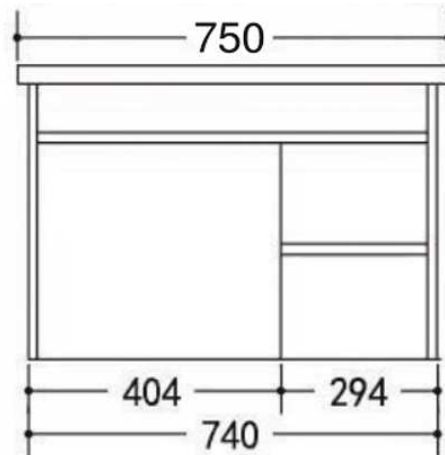

MILANO 750mm WALL HUNG VANITY

BOSS-MIL-VAN-750-C (Left Hand or Right Hand draws)

750x460x550mm

White

Soft closing Doors

1 Tap hole

32mm overflow waste

Wall Hung