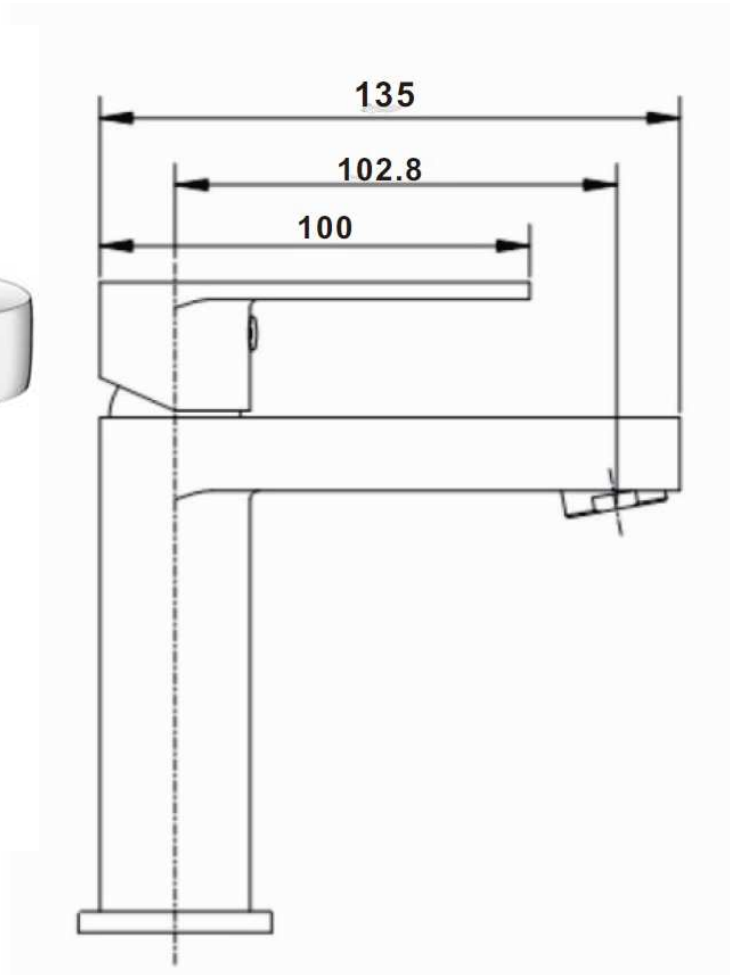

SAN PEDRO BASIN MIXER CURVE 25mm

BOSS-PED-BM

Water Rating 4 star (7L/min)

Solid Brass construction

35mm Ceramic disc Cartridge

Warranty 15 years on Cartridge only

Warranty does not include product wear and tear