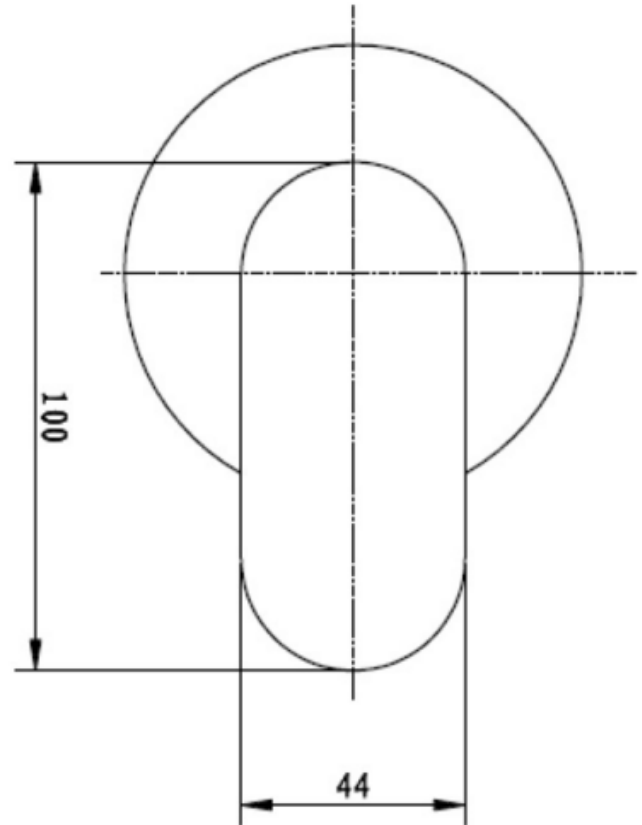

# SAN PEDRO WALL MIXER CURVE 35mm

## BOSS-PED-WM

WELS Rating Not Required

Solid Brass construction

35mm Ceramic disc Cartridge

Warranty 15 years on Cartridge only

Warranty does not include product wear and tear

Unit 1, 403 Great Western Highway, Wentworthville NSW 2145 T 02 9840 1777 F 02 9840 1711 W [www.srlsps.com.au](http://www.srlsps.com.au) ABN 97 099 083 084 ACN 099 083 084