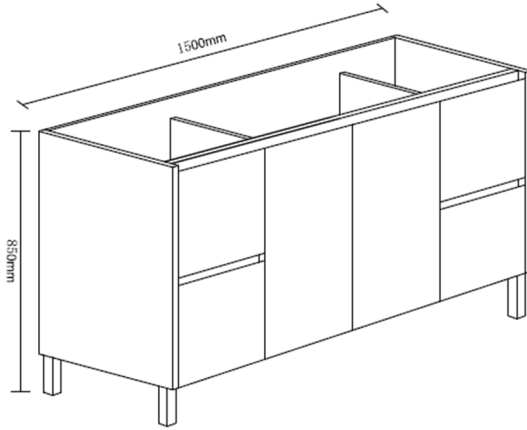

SANTORINI 1200mm VANITY ON LEGS 2TH WHITE

BOSS-SAN-VAN1500-C

L1480 x D448 x H850mm

White

Soft closing doors and draws

1 Tap Hole

32mm overflow waste

Floor Standing