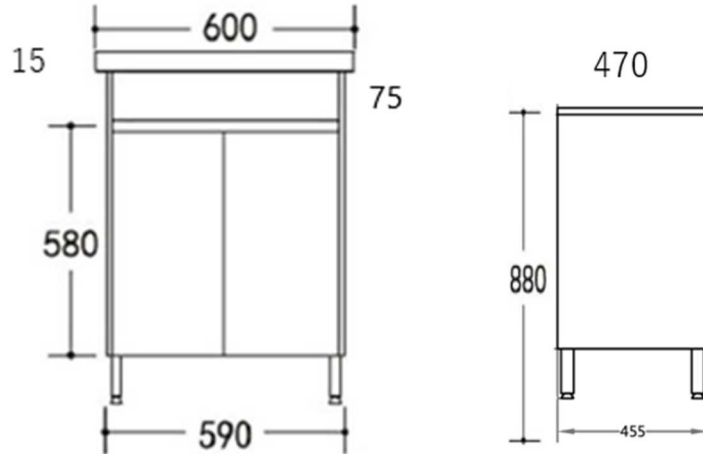

SANTORINI 600mm VANITY ON LEGS

BOSS-SAN-VAN-600-C

600x470x880mm

White

Soft Closing Doors

1 Tap Hole

32mm overflow waste

Floor Standing

1 YEAR WARRANTY

Note: please use actual product measurement for cut outs as the manufacturers template is a guide only and may differ from the actual Product. Note: please use actual product measurement for cut outs as the manufacturers template is a guide only and may differ from the actual product over time.