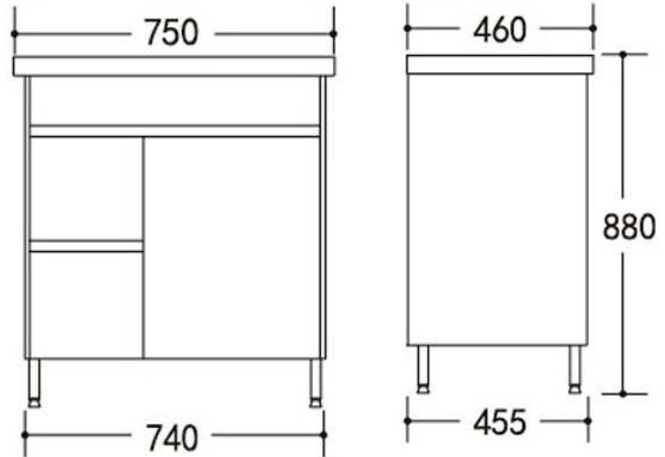

# SANTORINI 750mm VANITY ON LEGS

## **BOSS-SAN-VAN-750-C** (Left Hand or Right Hand draws)

750x460x880mm

White

Soft closing Doors

1 Tap hole

32mm overflow waste

Floor Standing

1 YEAR WARRANTY