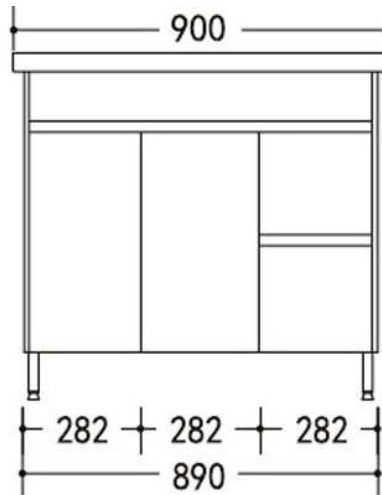

# SANTORINI 900mm VANITY ON LEGS

## **BOSS-SAN-VAN-900-C** (Left Hand or Right Hand draws)

900x460x880mm

White

Soft closing Doors

1 Tap hole

32mm overflow waste

Floor Standing

1 YEAR WARRANTY