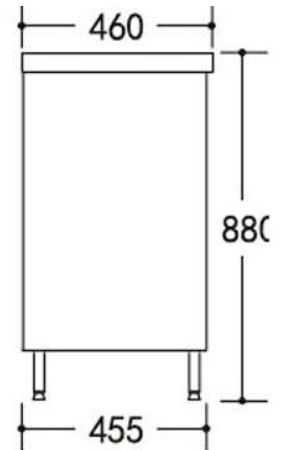

# SANTORINI 900mm VANITY ON LEGS

## **BOSS-SAN-VAN-900-C** (Left Hand or Right Hand draws)

900x460x880mm

White

Soft closing Doors

1 Tap hole

32mm overflow waste

Floor Standing

1 YEAR WARRANTY