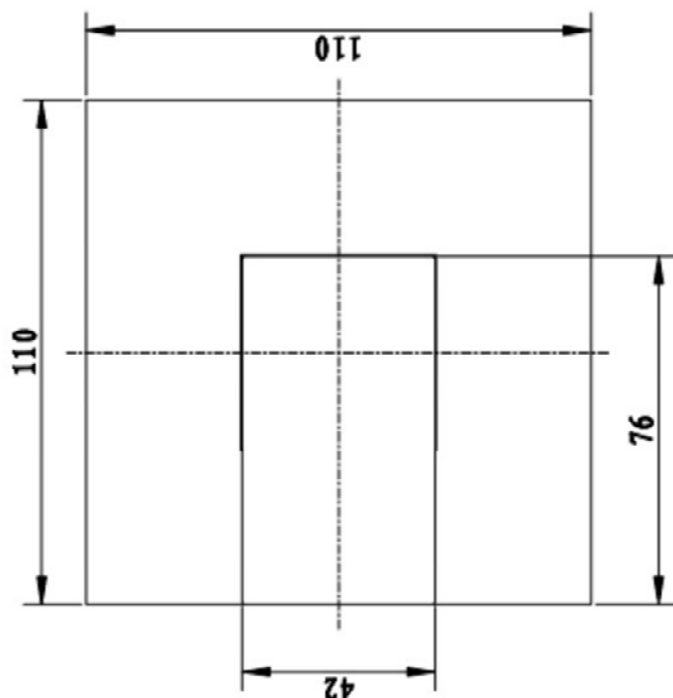

SANTORINI SQUARE WALL MIXER 35mm

BOSS-SAN-WM

WELS Rating Not Required

Solid Brass construction

35mm Ceramic disc Cartridge

Warranty 15 years on Cartridge only

Warranty does not include product wear and tear