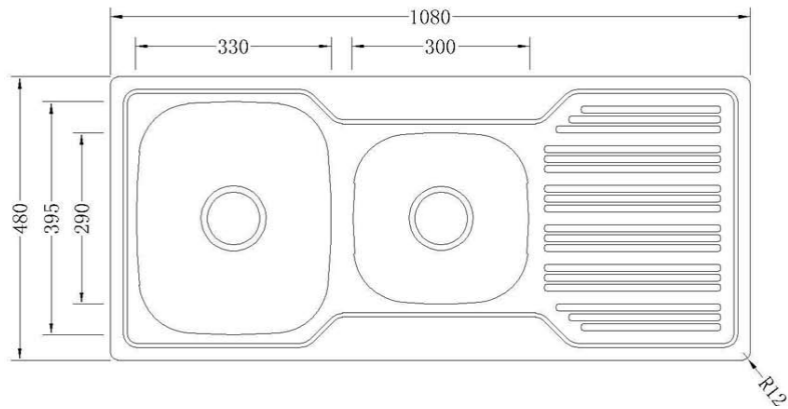

SINK 1080mm

BOSS-SSL-1080-LHD/RHD

1080x480x170mm

1.75 Bowl

Left and Right hand bowls

304 Grade stainless steel

Rubber seals, mounting clips and basket waste included

1 YEAR WARRANTY