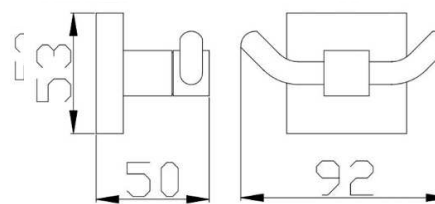

BOSS-SAN-TRH

BOSS-SAN-TRHS

BOSS-SAN-RHD

BOSS-SAN-SH

Unit 1, 403 Great Western Highway, Wentworthville NSW 2145 T 02 9840 1777 F 02 9840 1711 W www.srlsps.com.au ABN 97 099 083 084 ACN 099 083 084