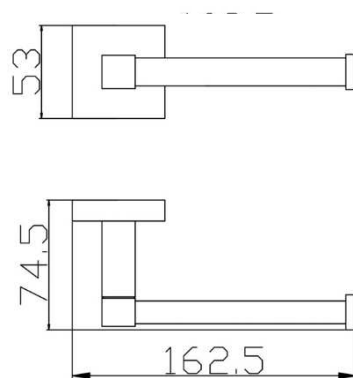

BOSS-SAN-TRHS