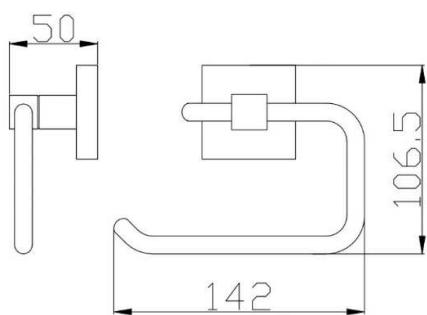

Unit 1, 403 Great Western Highway, Wentworthville NSW 2145 T 02 9840 1777 F 02 9840 1711 W www.srlsps.com.au ABN 97 099 083 084 ACN 099 083 084

SANTORINI ACCESSORIES

BOSS-SAN-TR

BOSS-SAN-TRD-600

BOSS-SAN-TRS-600