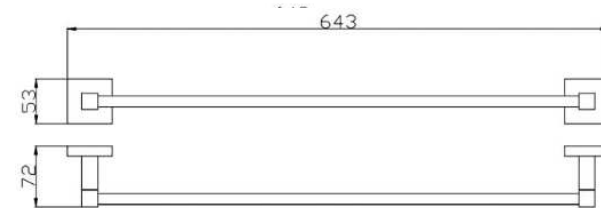

BOSS-SAN-TRS-600