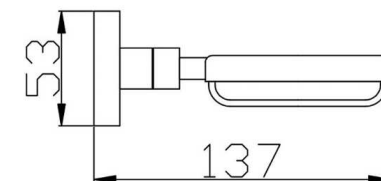

BOSS-SAN-SH

Unit 1, 403 Great Western Highway, Wentworthville NSW 2145 T 02 9840 1777 F 02 9840 1711 W www.srlsps.com.au ABN 97 099 083 084 ACN 099 083 084