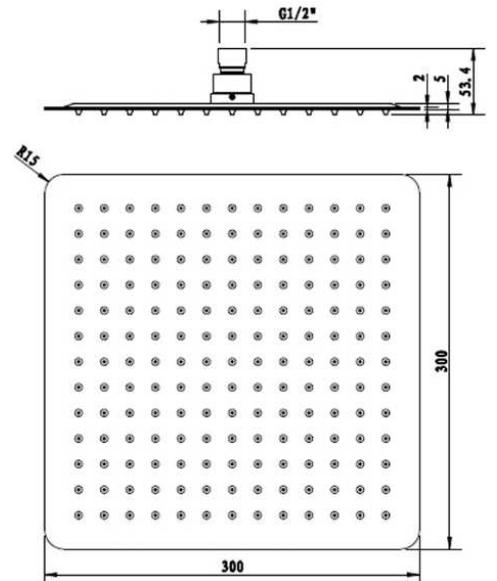

SANTORINI OVERHEAD SHOWER

BOSS-SAN-SSSH200

BOSS-SAN-SSSH250

BOSS-SAN-SSSH300

WELS 3 STAR RATING 9L/PER MINUTE

STAINLESS STEEL CONSTRUCTION

SHOWER ARM NOT INCLUDED

Unit 1, 403 Great Western Highway, Wentworthville NSW 2145 T 02 9840 1777 F 02 9840 1711 W www.srlsps.com.au ABN 97 099 083 084 ACN 099 083 084