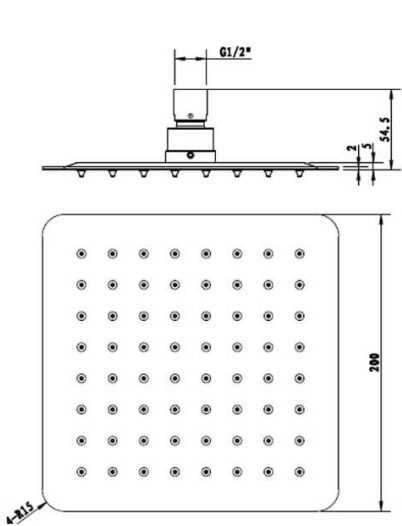

SANTORINI OVERHEAD SHOWER

BOSS-SAN-SSSH200

BOSS-SAN-SSSH250

BOSS-SAN-SSSH300

WELS 3 STAR RATING 9L/PER MINUTE

STAINLESS STEEL CONSTRUCTION

SHOWER ARM NOT INCLUDED

Unit 1, 403 Great Western Highway, Wentworthville NSW 2145 T 02 9840 1777 F 02 9840 1711 W www.srlsps.com.au ABN 97 099 083 084 ACN 099 083 084