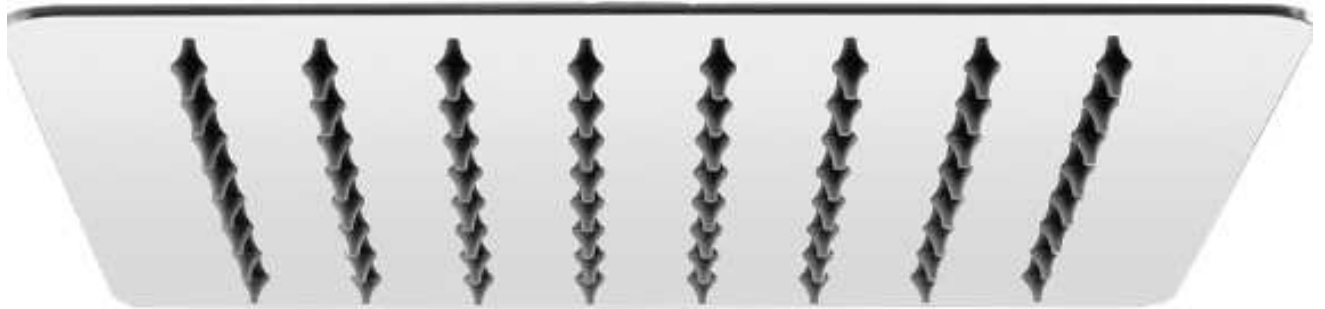

SANTORINI OVERHEAD SHOWER

BOSS-SAN-SSSH200

BOSS-SAN-SSSH250

BOSS-SAN-SSSH300

WELS 3 STAR RATING 9L/PER MINUTE

STAINLESS STEEL CONSTRUCTION

SHOWER ARM NOT INCLUDED

Unit 1, 403 Great Western Highway, Wentworthville NSW 2145 T 02 9840 1777 F 02 9840 1711 W www.srlsps.com.au ABN 97 099 083 084 ACN 099 083 084