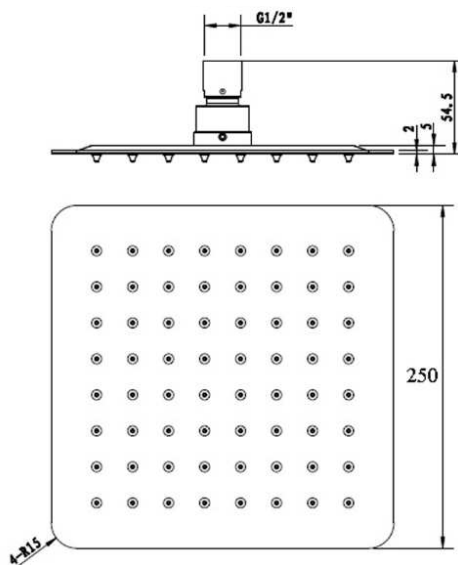

SANTORINI OVERHEAD SHOWER

BOSS-SAN-SSSH200

BOSS-SAN-SSSH250

BOSS-SAN-SSSH300

WELS 3 STAR RATING 9L/PER MINUTE

STAINLESS STEEL CONSTRUCTION

SHOWER ARM NOT INCLUDED

Unit 1, 403 Great Western Highway, Wentworthville NSW 2145 T 02 9840 1777 F 02 9840 1711 W www.srlsps.com.au ABN 97 099 083 084 ACN 099 083 084