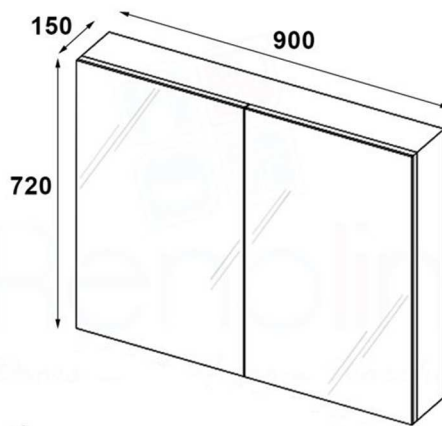

# BOSS PENCIL EDGE SHAVING CABINETS

*BOSS-M-SCPE600*

*BOSS-M-SCPE750*

*BOSS-M-SCPE900*