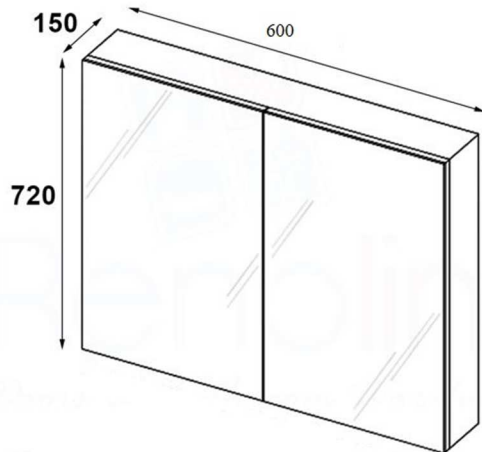

# BOSS PENCIL EDGE SHAVING CABINETS

*BOSS-M-SCPE600*

*BOSS-M-SCPE750*

*BOSS-M-SCPE900*